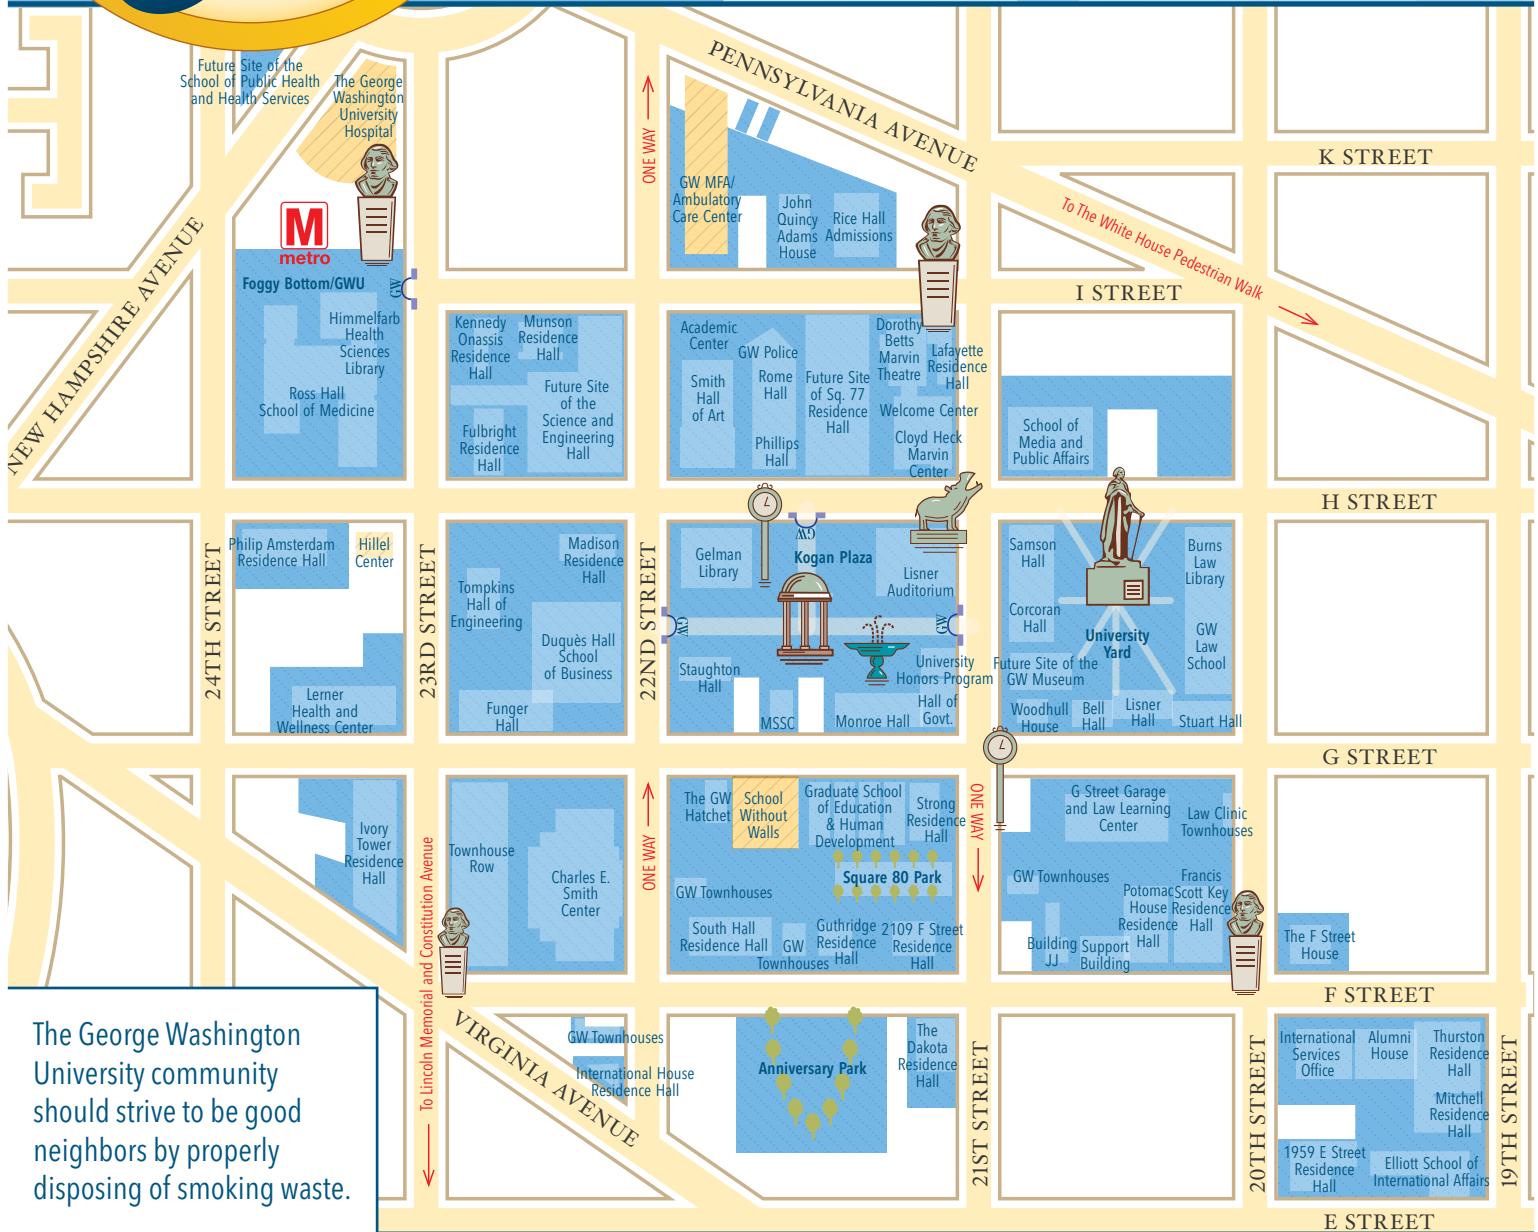

# Let's SHARE The Air

## FOGGY BOTTOM SMOKE-FREE CAMPUS

The George Washington University community should strive to be good neighbors by properly disposing of smoking waste.

### GW Smoke-Free Zone

\*The Aston, City Hall, and Hall on Virginia Avenue (HOVA) Residence Halls are also part of the GW Smoke-Free Zone.